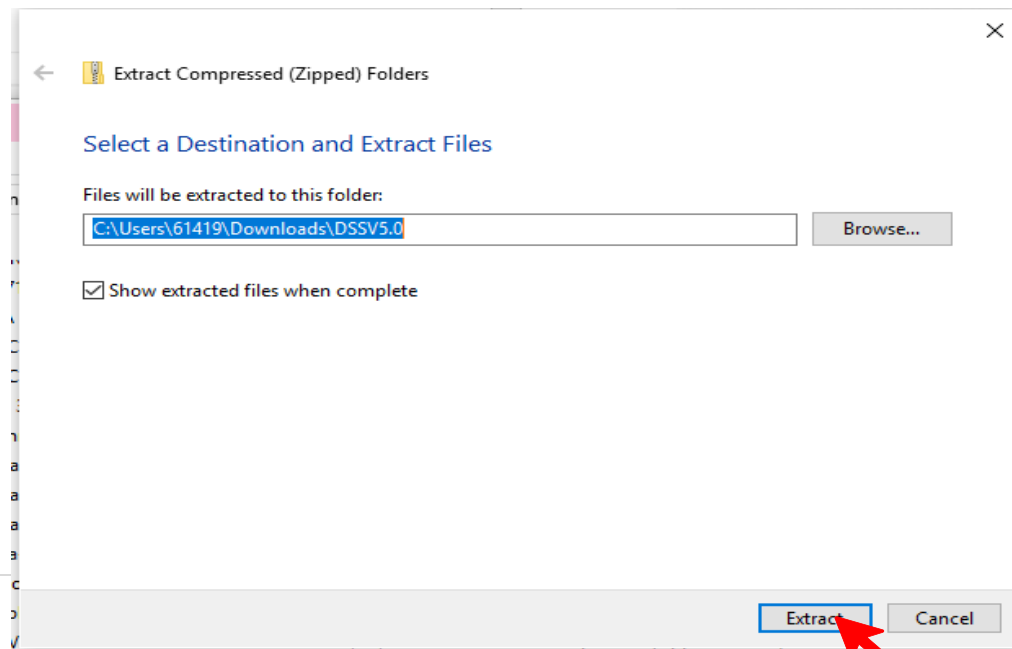

DOWNLOADING THE DSS SOFTWARE (WI-FI)

Home Knowledge Base Contact Us

Downloads Center

Home / Downloads Center

SOLAR UPS VIVITEK EV CHARGER

Computer Software

Follow the instructions [HERE](#) to install the software.

- DSS Software (unzip password: 1234)
- Upgrade Tool
- RS485 Drivers

Inverter Firmware and Documents

- + RPI H3
- + RPI H3A / H4A / H5A
- + RPI H3E

Once Downloaded please extract the file by **right clicking** the file and selecting the **extract all**.