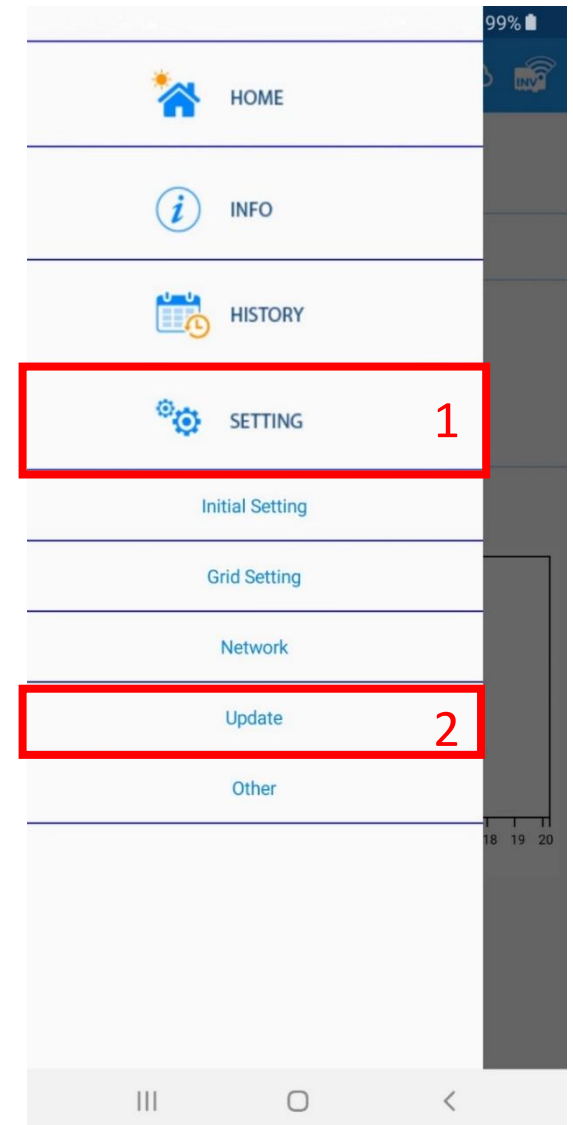

FIRMWARE UPDATE Using MyDeltaSolar App (Android) 07/01/2020