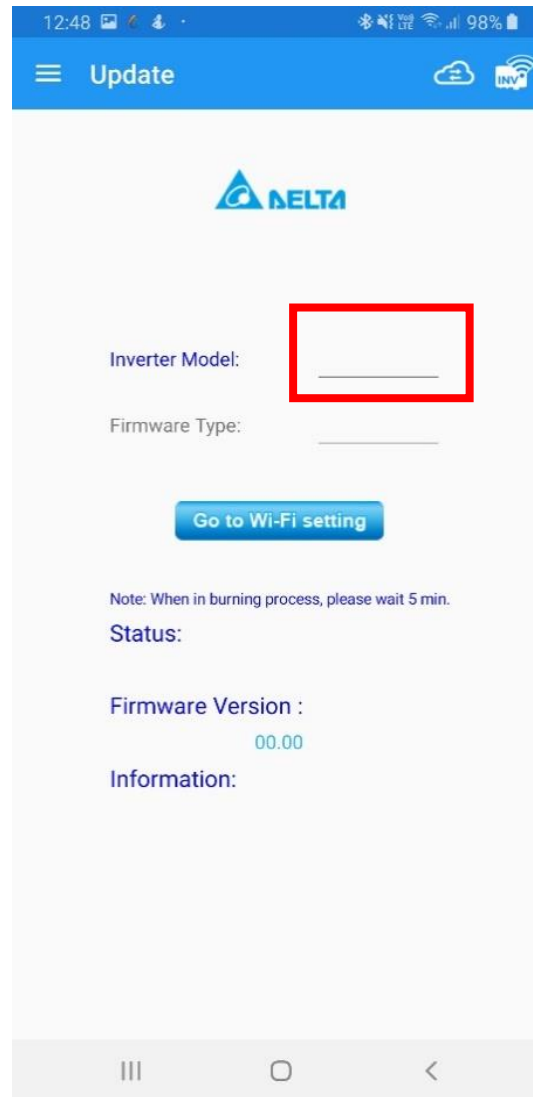

FIRMWARE UPDATE Using MyDeltaSolar App (Android) 07/01/2020