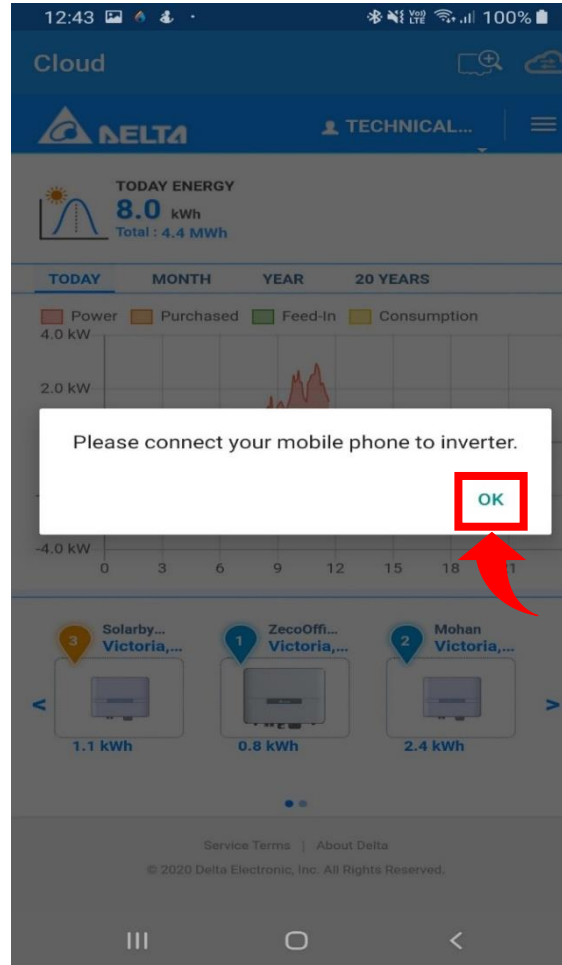

Wi-Fi

- M6A with Wi-Fi Module

FIRMWARE UPDATE

Using MyDeltaSolar App (Android)

07/01/2020

Important Note: Please turn off mobile data on your phone as it may disrupt the update process. Please Log into your MyDeltaSolar App