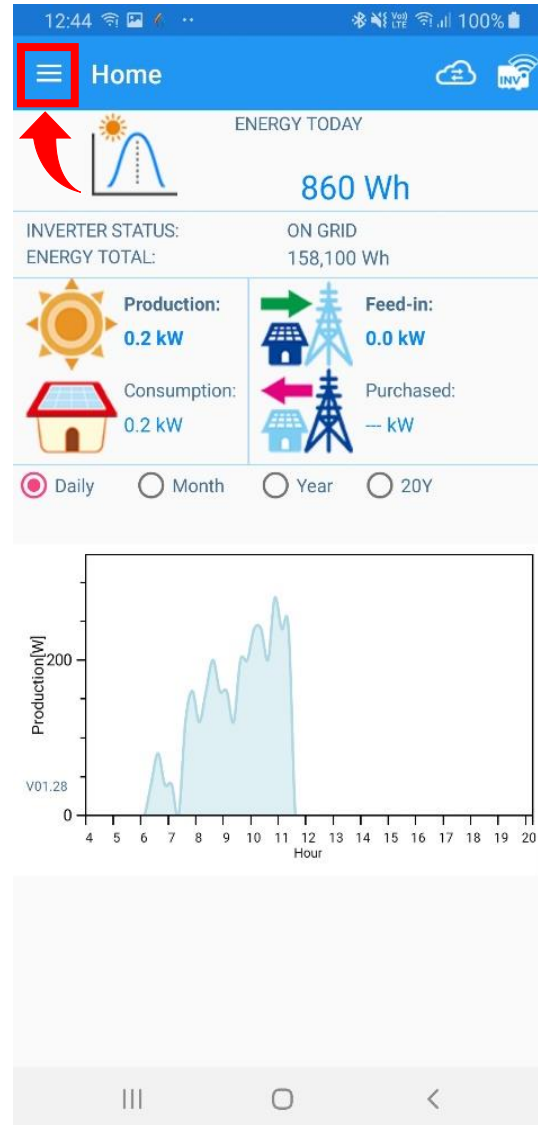

FIRMWARE UPDATE Using MyDeltaSolar App (Android) 07/01/2020