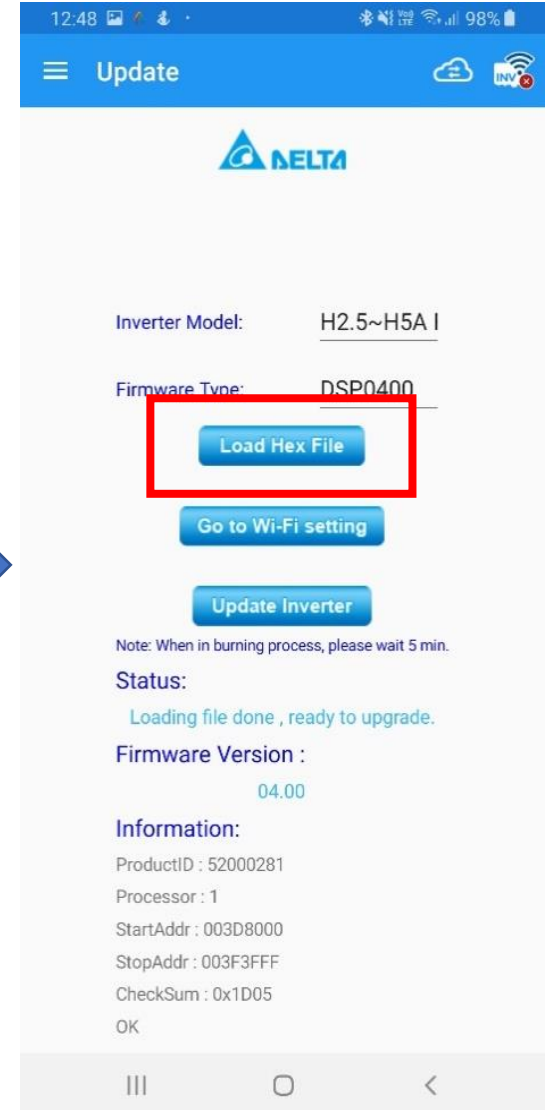

FIRMWARE UPDATE Using MyDeltaSolar App (Android) 07/01/2020