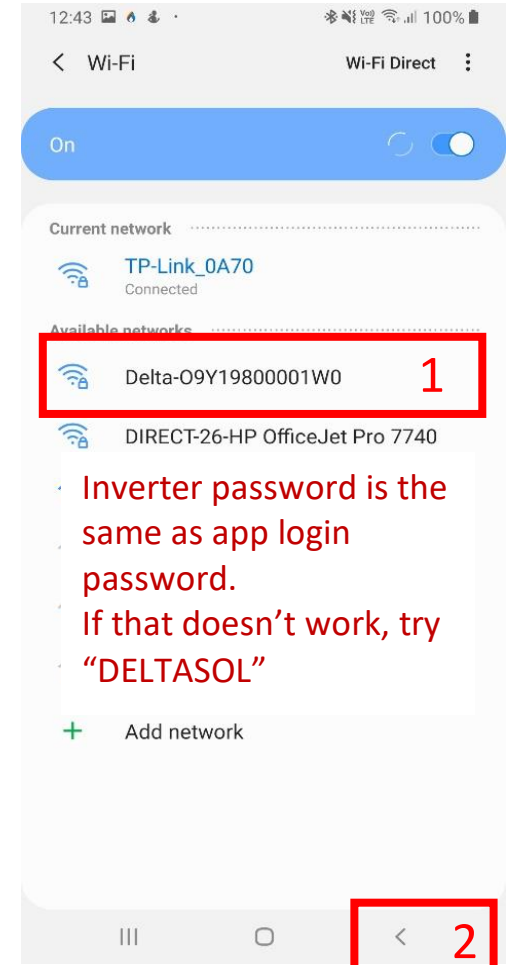

Wi-Fi

- M6A with Wi-Fi Module

FIRMWARE UPDATE

Using MyDeltaSolar App (Android)

07/01/2020

Important Note: Please turn off mobile data on your phone as it may disrupt the update process. Please Log into your MyDeltaSolar App