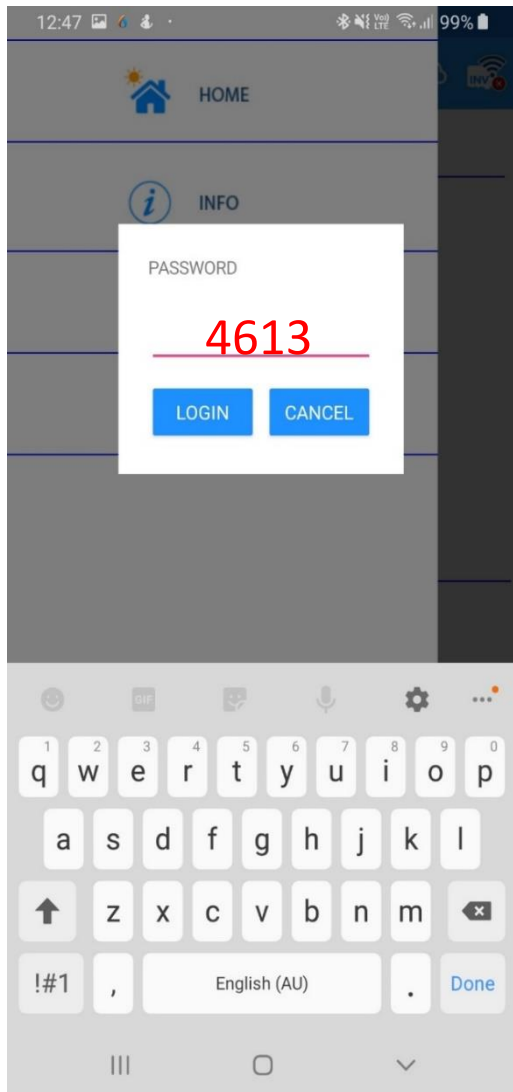

FIRMWARE UPDATE Using MyDeltaSolar App (Android) 07/01/2020