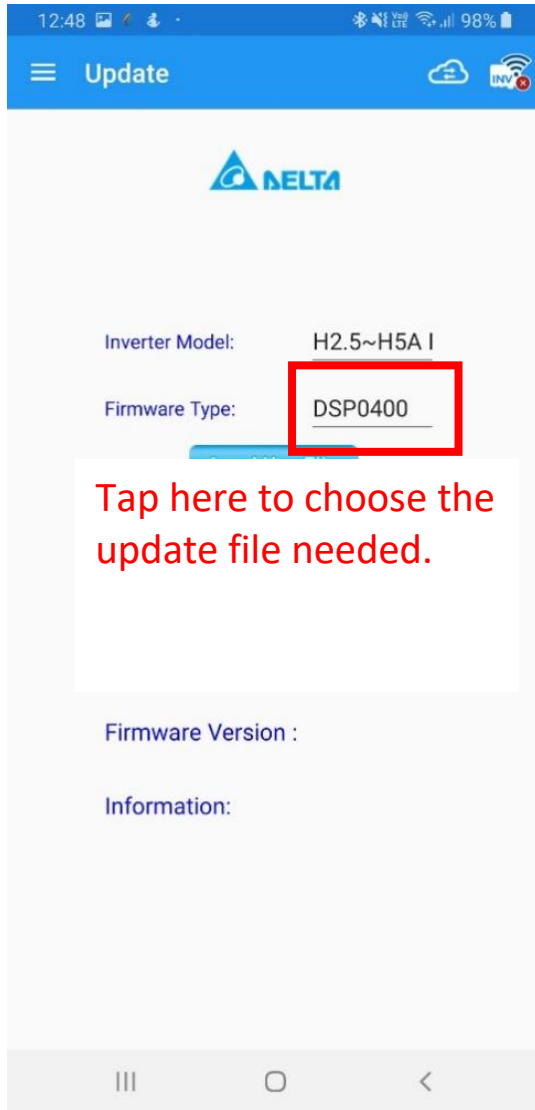

FIRMWARE UPDATE Using MyDeltaSolar App (Android) 07/01/2020