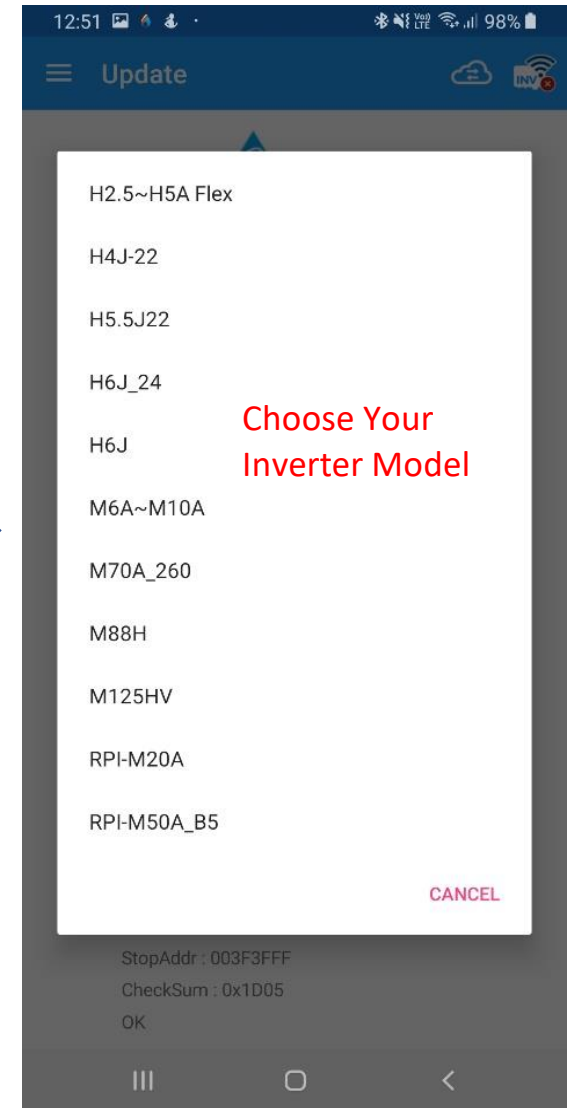

FIRMWARE UPDATE Using MyDeltaSolar App (Android) 07/01/2020