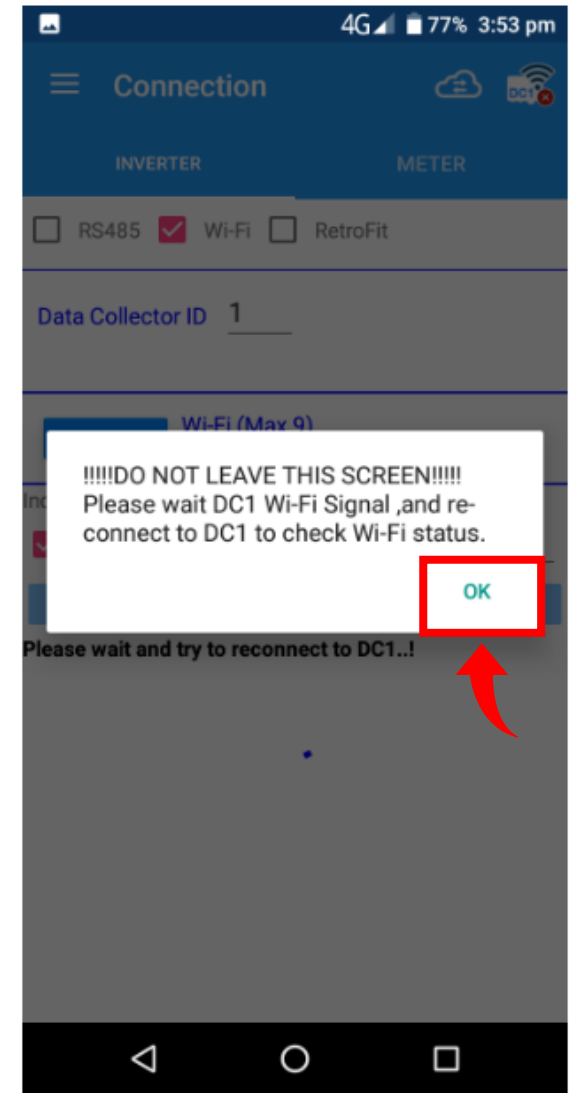

Data Collector (DC1) Setup Using MyDeltaSolar App (Android)

09/01/2020