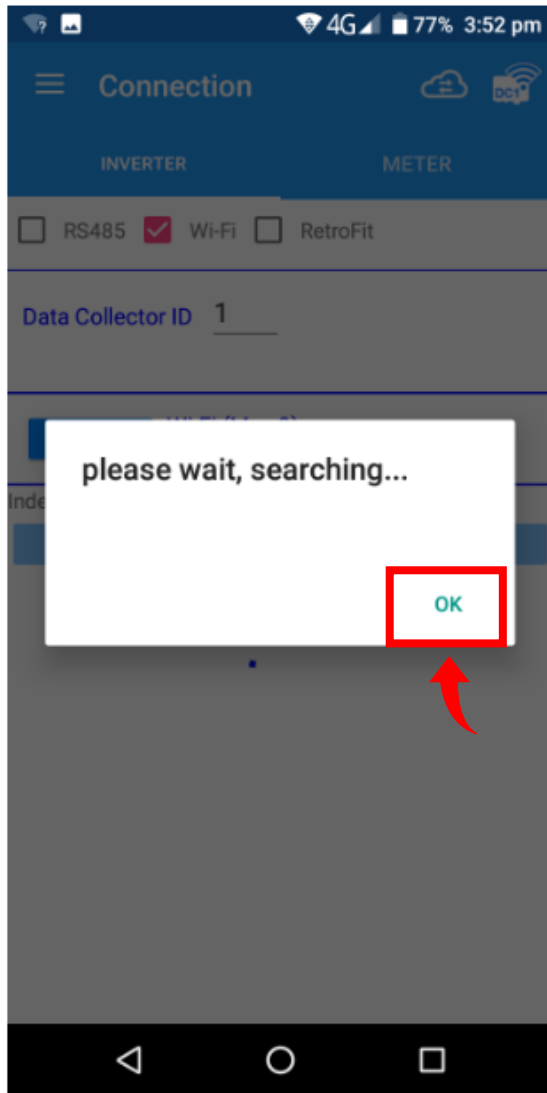

Data Collector (DC1) Setup Using MyDeltaSolar App (Android)

09/01/2020