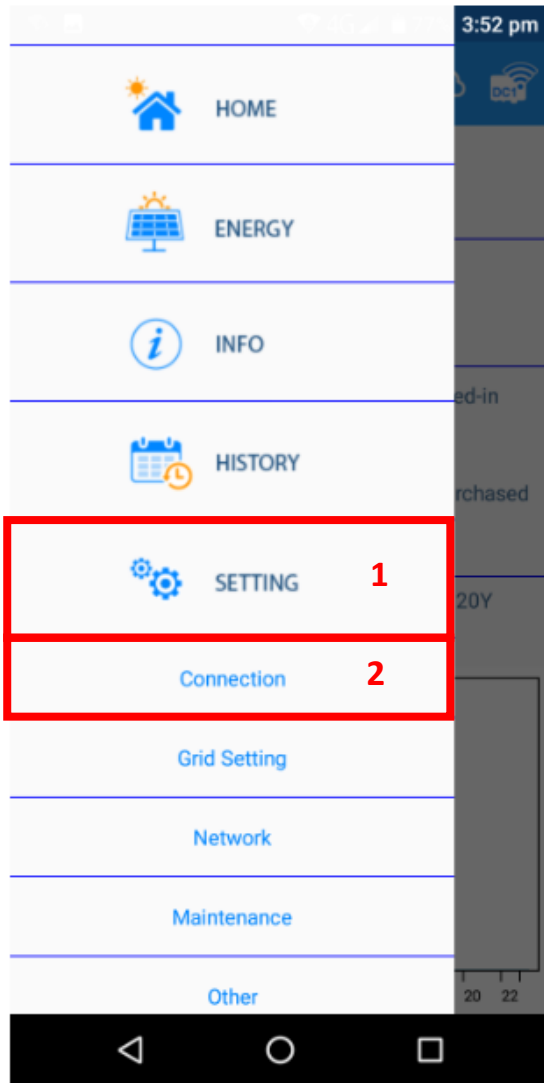

Data Collector (DC1) Setup Using MyDeltaSolar App (Android)

09/01/2020

Note: Please connect to the Wi-Fi ending with **WA** as the one ending with **WB** is the inverter. Password is:

DELTASOL

Data Collector (DC1) Setup Using MyDeltaSolar App (Android)

09/01/2020

Data Collector (DC1) Setup Using MyDeltaSolar App (Android)

09/01/2020

Data Collector (DC1) Setup Using MyDeltaSolar App (Android)

09/01/2020

Data Collector (DC1) Setup Using MyDeltaSolar App (Android)