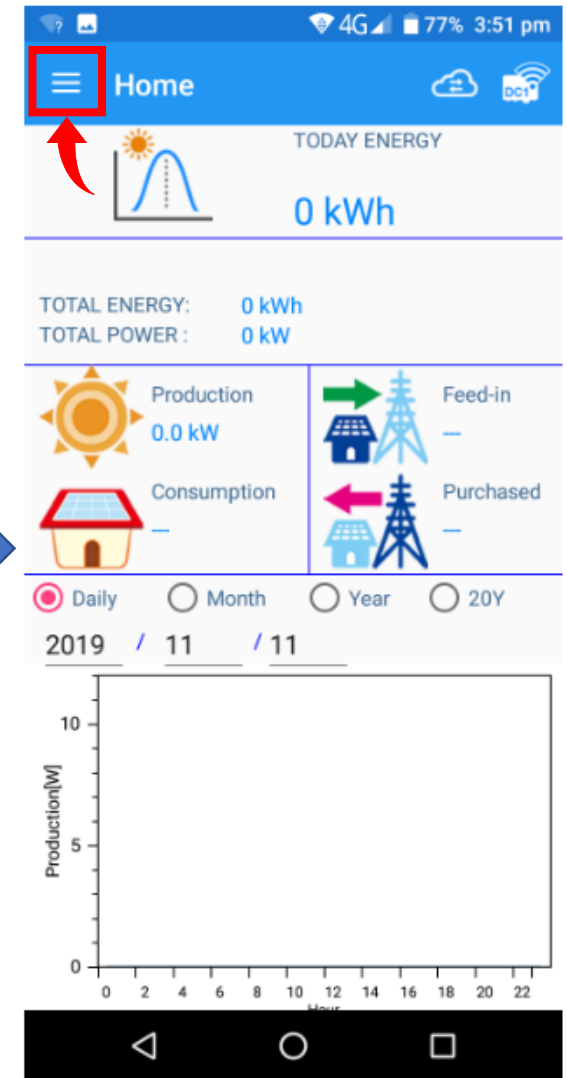

Using MyDeltaSolar App (Android)

09/01/2020

Important Note: Please turn off mobile data on your phone as it may disrupt the update process. Please Log into your MyDeltaSolar App. You can find a Video Demonstration on our website at : <http://support.delta-es.com.au/knowledgebase/dc1-100-monitoring-gateway/>

Data Collector (DC1) Setup Using MyDeltaSolar App (Android)

09/01/2020

Note: Please connect to the Wi-Fi ending with **WA** as the one ending with **WB** is the inverter. Password is:

DELTASOL

Data Collector (DC1) Setup Using MyDeltaSolar App (Android)