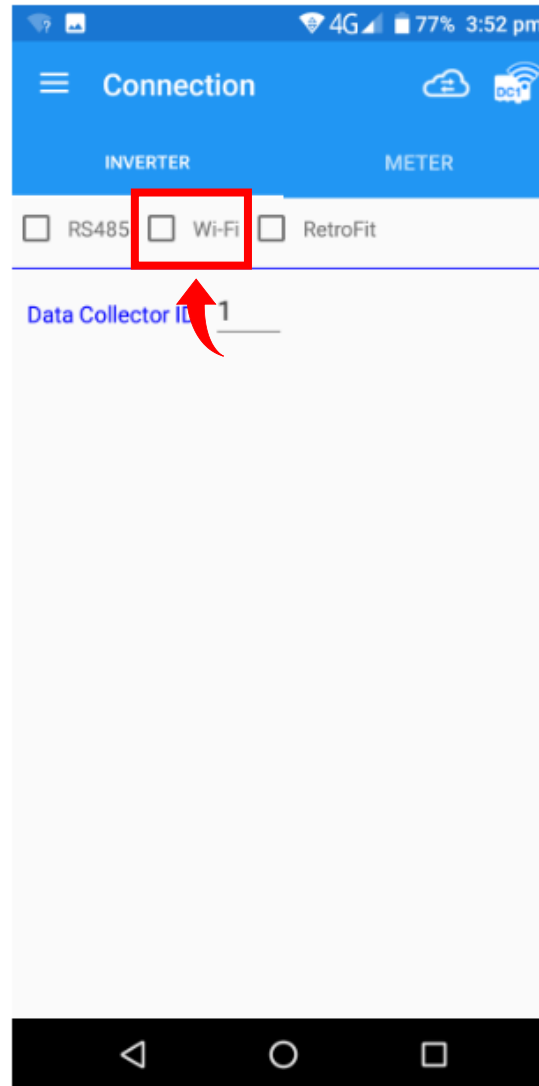

Data Collector (DC1) Setup Using MyDeltaSolar App (Android)

09/01/2020