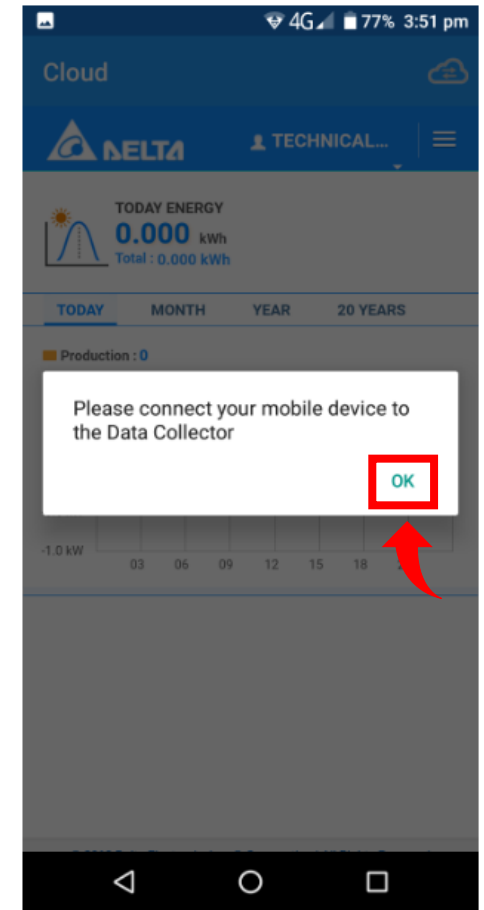

Using MyDeltaSolar App (Android)

09/01/2020

Important Note: Please turn off mobile data on your phone as it may disrupt the update process. Please Log into your MyDeltaSolar App. You can find a Video Demonstration on our website at : <http://support.delta-es.com.au/knowledgebase/dc1-100-monitoring-gateway/>