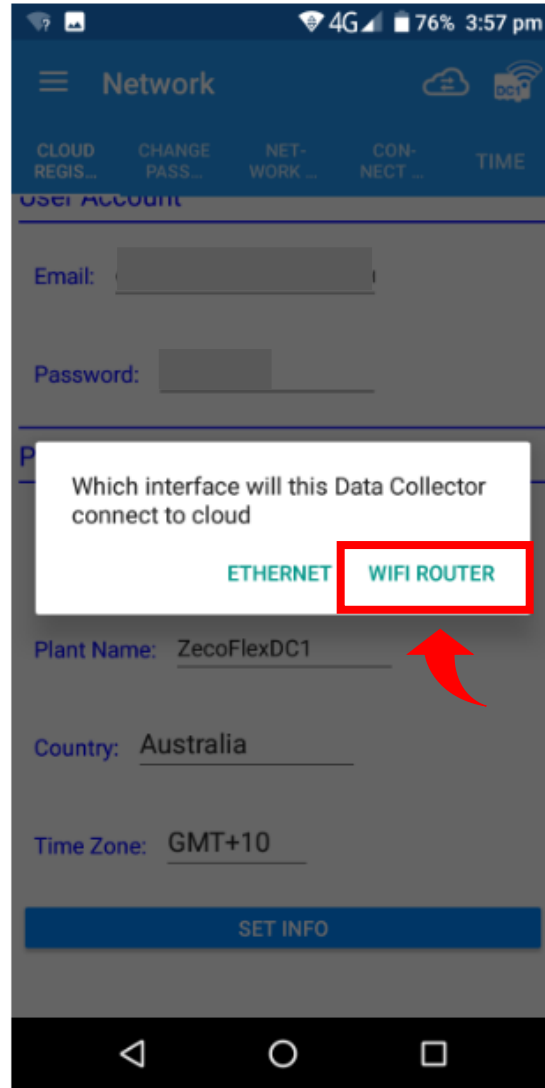

Data Collector (DC1) Setup Using MyDeltaSolar App (Android)

09/01/2020