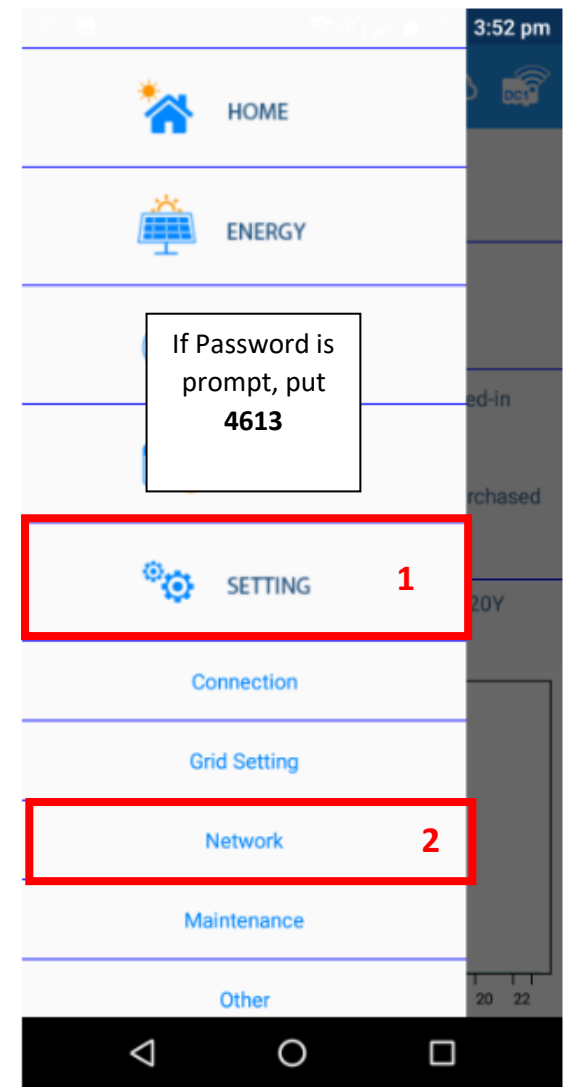

Data Collector (DC1) Setup Using MyDeltaSolar App (Android)

09/01/2020

Note: Please connect to the Wi-Fi ending with **WA** as the one ending with **WB** is the inverter. Password is:

DELTASOL

Data Collector (DC1) Setup Using MyDeltaSolar App (Android)

09/01/2020

Data Collector (DC1) Setup Using MyDeltaSolar App (Android)

09/01/2020

Data Collector (DC1) Setup Using MyDeltaSolar App (Android)

09/01/2020

Data Collector (DC1) Setup Using MyDeltaSolar App (Android)