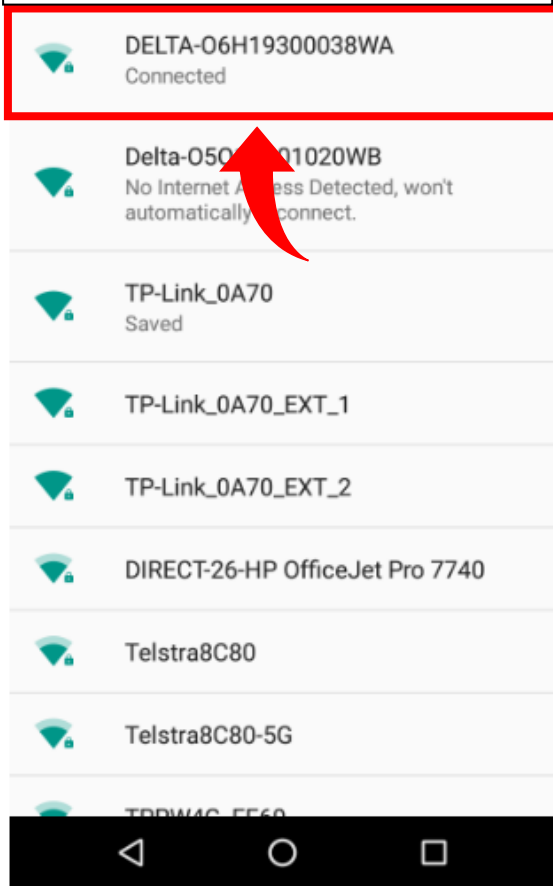

Using MyDeltaSolar App (Android)

09/01/2020

Important Note: Please turn off mobile data on your phone as it may disrupt the update process. Please Log into your MyDeltaSolar App. You can find a Video Demonstration on our website at : <http://support.delta-es.com.au/knowledgebase/dc1-100-monitoring-gateway/>

Data Collector (DC1) Setup Using MyDeltaSolar App (Android)

09/01/2020

Note: Please connect to the Wi-Fi ending with **WA** as the one ending with **WB** is the inverter. Password is:

DELTASOL

Data Collector (DC1) Setup Using MyDeltaSolar App (Android)