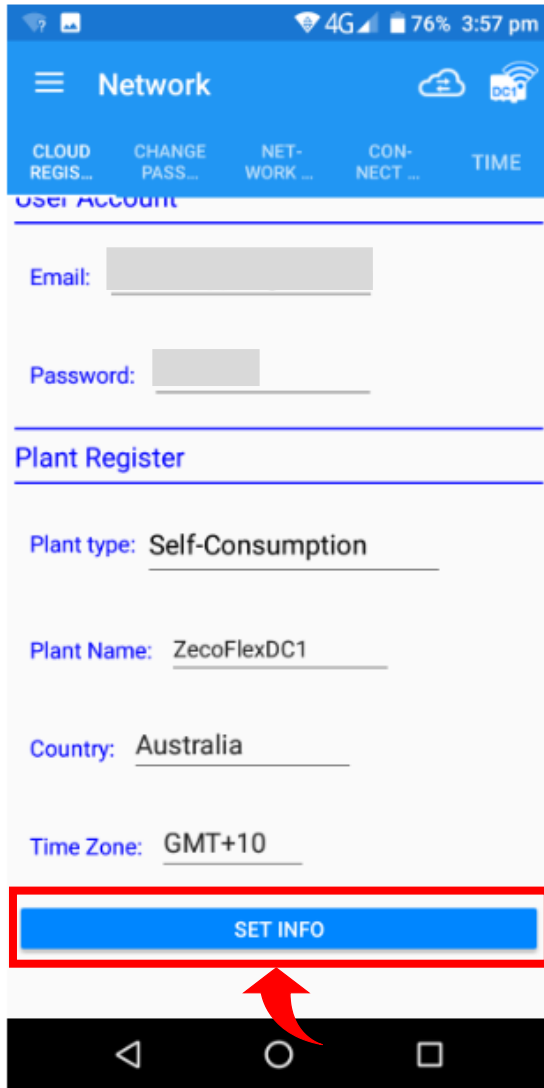

Data Collector (DC1) Setup Using MyDeltaSolar App (Android)

09/01/2020