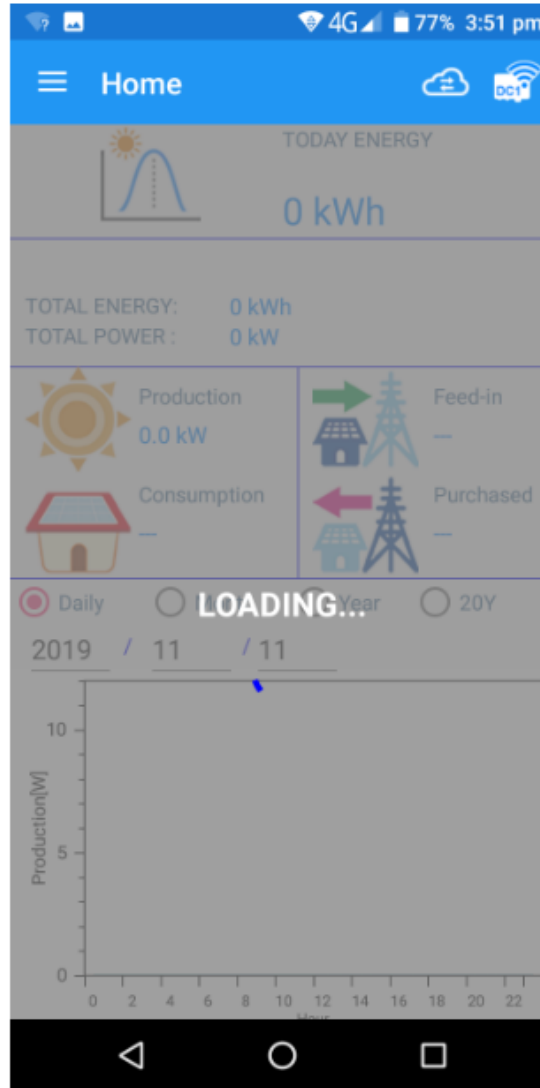

Using MyDeltaSolar App (Android)

09/01/2020

Important Note: Please turn off mobile data on your phone as it may disrupt the update process. Please Log into your MyDeltaSolar App. You can find a Video Demonstration on our website at : <http://support.delta-es.com.au/knowledgebase/dc1-100-monitoring-gateway/>

Data Collector (DC1) Setup Using MyDeltaSolar App (Android)

09/01/2020

Note: Please connect to the Wi-Fi ending with **WA** as the one ending with **WB** is the inverter. Password is:

DELTASOL

Data Collector (DC1) Setup Using MyDeltaSolar App (Android)