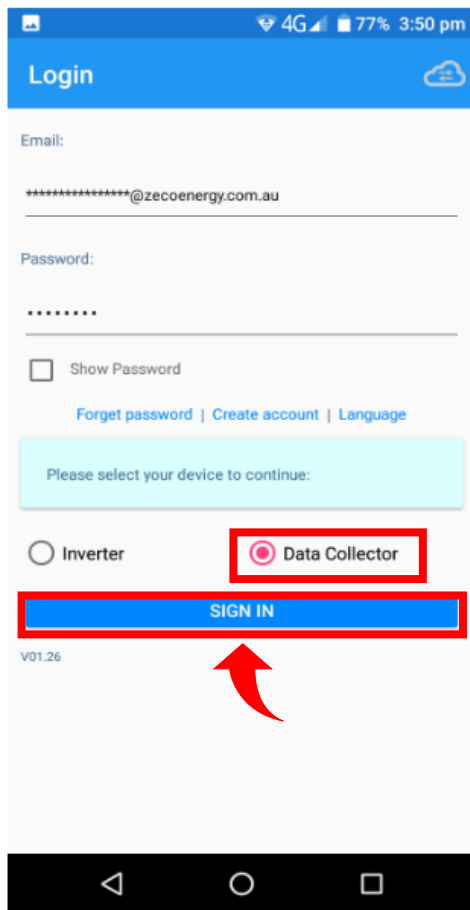

Data Collector (DC1) Using MyDeltaSolar APP (Android)

Author: Felix Sng

Data Collector (DC1) Setup
Using MyDeltaSolar App (Android)

09/01/2020

The models included are:

- DC1 Module

Data Collector (DC1) Setup

Using MyDeltaSolar App (Android)

09/01/2020

Important Note: Please turn off mobile data on your phone as it may disrupt the update process. Please Log into your MyDeltaSolar App. You can find a Video Demonstration on our website at : <http://support.delta-es.com.au/knowledgebase/dc1-100-monitoring-gateway/>

Data Collector (DC1) Setup Using MyDeltaSolar App (Android)

09/01/2020

Note: Please connect to the Wi-Fi ending with **WA** as the one ending with **WB** is the inverter. Password is:

DELTASOL

Data Collector (DC1) Setup Using MyDeltaSolar App (Android)