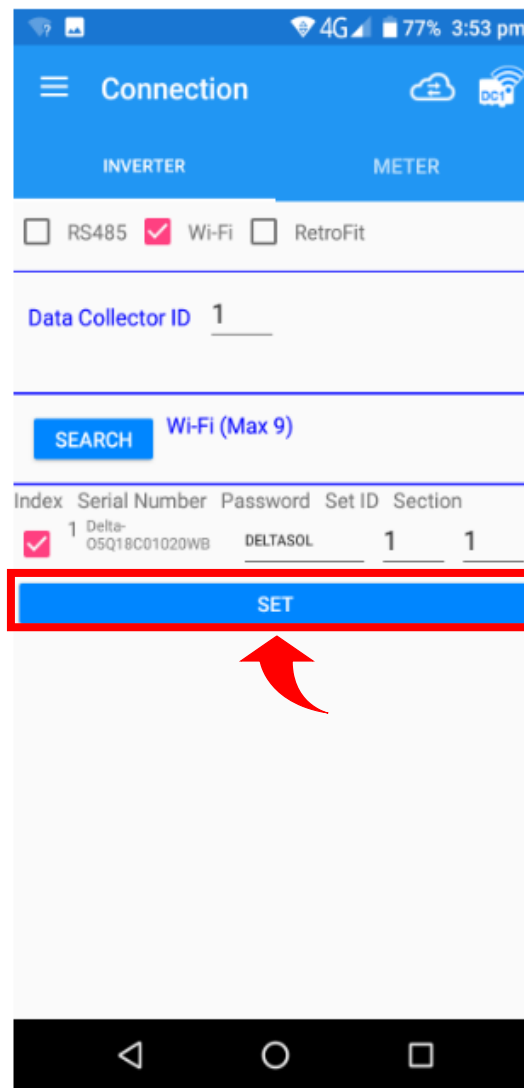

Data Collector (DC1) Setup Using MyDeltaSolar App (Android)

09/01/2020