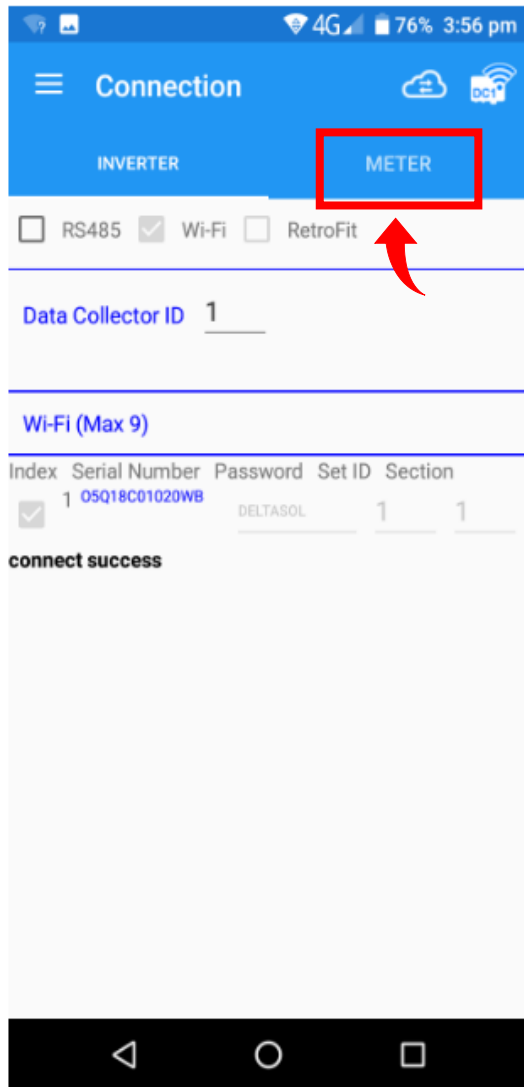

Data Collector (DC1) Setup Using MyDeltaSolar App (Android)

09/01/2020

Note: Please connect to the Wi-Fi ending with **WA** as the one ending with **WB** is the inverter. Password is:

DELTASOL

Data Collector (DC1) Setup Using MyDeltaSolar App (Android)

09/01/2020

Data Collector (DC1) Setup Using MyDeltaSolar App (Android)

09/01/2020

Data Collector (DC1) Setup Using MyDeltaSolar App (Android)

09/01/2020

Data Collector (DC1) Setup Using MyDeltaSolar App (Android)