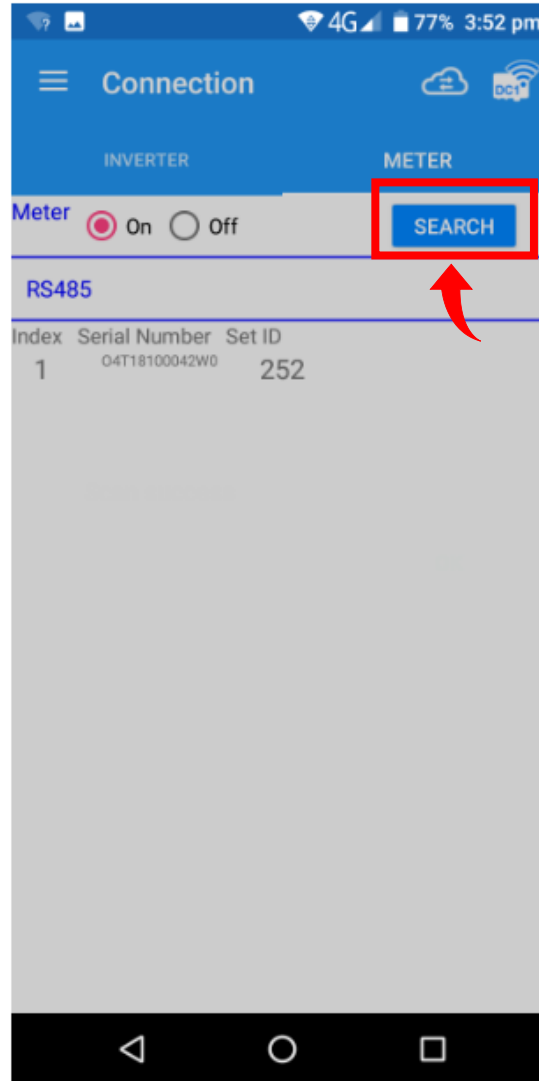

Data Collector (DC1) Setup Using MyDeltaSolar App (Android)

09/01/2020

Note: Please connect to the Wi-Fi ending with **WA** as the one ending with **WB** is the inverter. Password is:

DELTASOL

Data Collector (DC1) Setup Using MyDeltaSolar App (Android)

09/01/2020

Data Collector (DC1) Setup Using MyDeltaSolar App (Android)

09/01/2020

Data Collector (DC1) Setup Using MyDeltaSolar App (Android)

09/01/2020

Data Collector (DC1) Setup Using MyDeltaSolar App (Android)