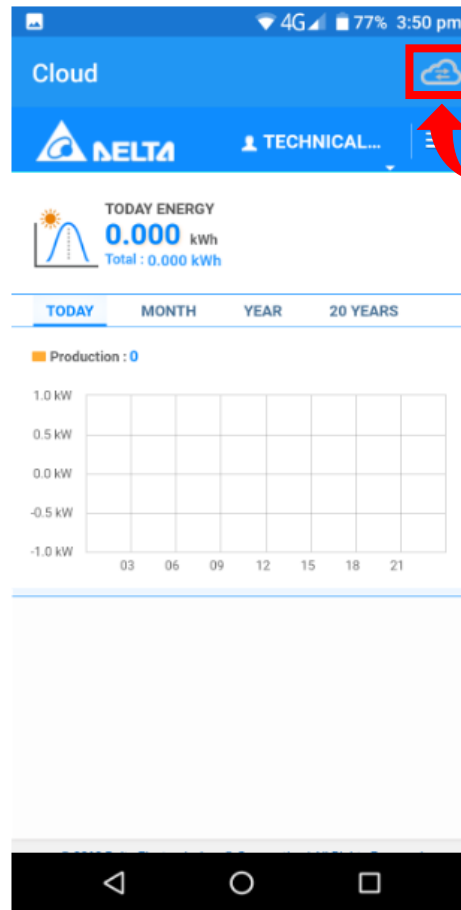

Data Collector (DC1) Using MyDeltaSolar APP (Android)

Author: Felix Sng

Data Collector (DC1) Setup
Using MyDeltaSolar App (Android)

09/01/2020

The models included are:

- DC1 Module

Data Collector (DC1) Setup

Using MyDeltaSolar App (Android)

09/01/2020

Important Note: Please turn off mobile data on your phone as it may disrupt the update process. Please Log into your MyDeltaSolar App. You can find a Video Demonstration on our website at : <http://support.delta-es.com.au/knowledgebase/dc1-100-monitoring-gateway/>