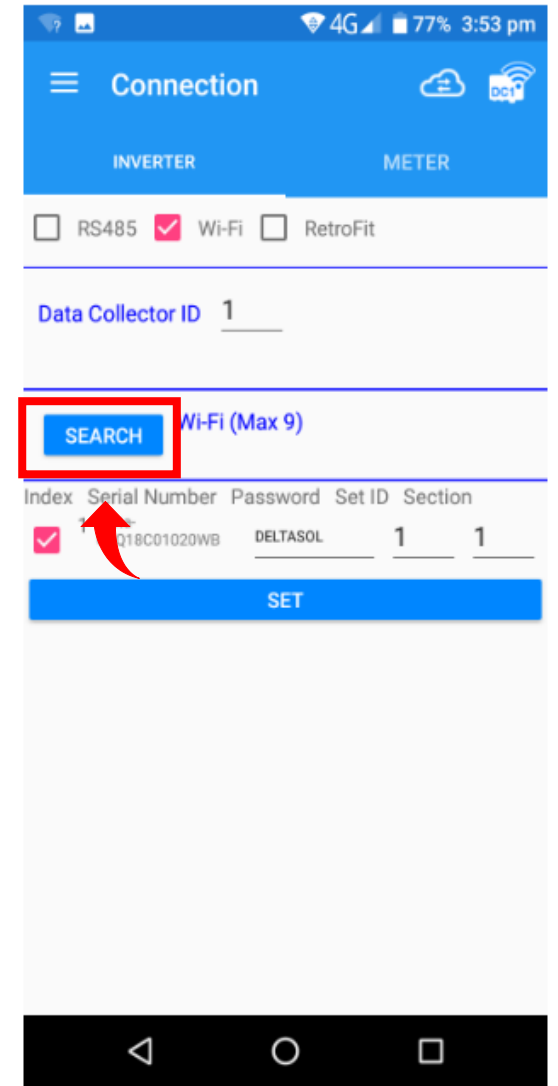

Using MyDeltaSolar App (Android)

09/01/2020

Important Note: Please turn off mobile data on your phone as it may disrupt the update process. Please Log into your MyDeltaSolar App. You can find a Video Demonstration on our website at : <http://support.delta-es.com.au/knowledgebase/dc1-100-monitoring-gateway/>

Data Collector (DC1) Setup Using MyDeltaSolar App (Android)

09/01/2020

Note: Please connect to the Wi-Fi ending with **WA** as the one ending with **WB** is the inverter. Password is:

DELTASOL

Data Collector (DC1) Setup Using MyDeltaSolar App (Android)

09/01/2020

Data Collector (DC1) Setup Using MyDeltaSolar App (Android)

09/01/2020

Data Collector (DC1) Setup Using MyDeltaSolar App (Android)

09/01/2020

Data Collector (DC1) Setup Using MyDeltaSolar App (Android)